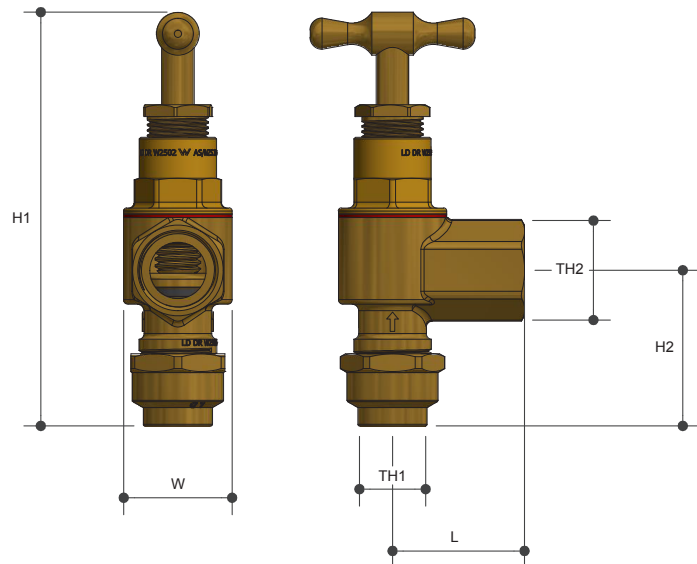

WATER SERVICE STOP TAPS

Right Angle Fl X Fl

Product Specifications

Specifications

Working temperature 1°C to 80°C

Max. pressure rating 1000kPa

Features

Watermark approved

Gland Packed

100% pressure tested

Tested and certified to AS 3718

Sizing Chart (MM)

	L	H1	H2	W	TH1	TH2
TH102	45	139	52	37	20C	G 3/4"

Material Chart

Part	Material
Bonnet	DZR Brass
Nut	Stainless Steel
Washer	Stainless Steel
Washer	EPDM
Washer	Fibre
Handle	Brass
Gland	PE
Stem	DR Brass
Spindle	DR Brass
Body	DR Brass