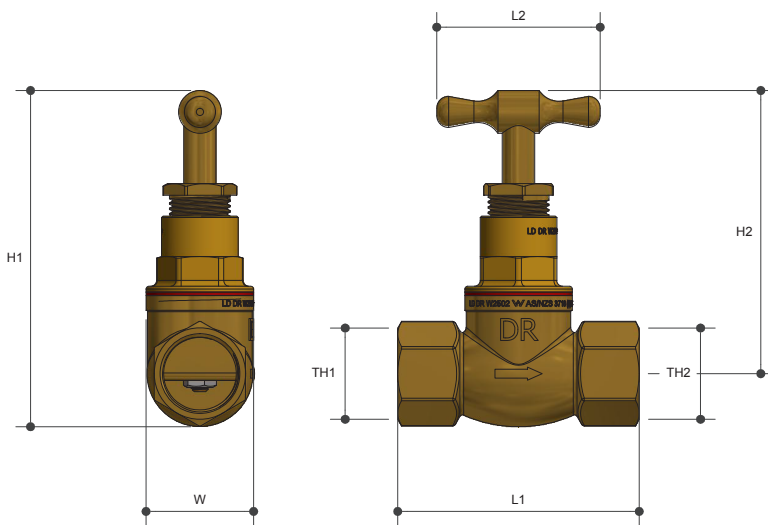

STOP TAPS

FI Fullway Gland Packed

Product Specifications

Specifications

Working temperature 1 °C to 75 °C

Max. pressure rating 1000kPa

Sizing Chart (MM)

	L1	L2	H1	H2	W	TH1	TH2
TH42	82	56	114	96	37	Rp 3/4"	Rp 3/4

Features

Watermark approved

DR Brass

100% pressure tested

Gland packed

Tested and certified to AS/NZS 3718

Material Chart

Part	Material
Body	DR Brass
Seal	EPDM
Jumper	PA
Spindle	DR Brass
Washer	Fibre
O Ring	EPDM
Bonnet	DR Brass
Handle	Brass