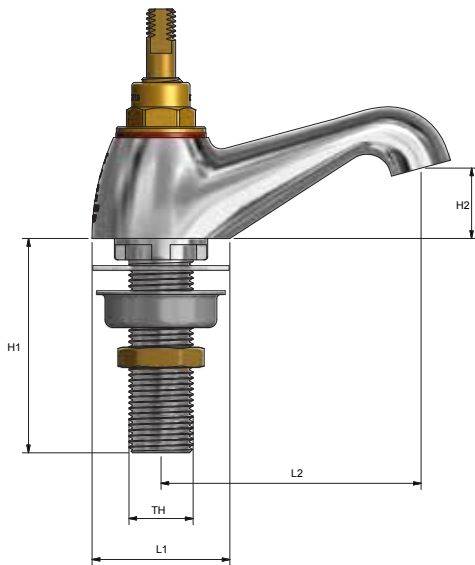

Pillar Tap

ST30

Product Specifications

Specifications

Maximum working temperature 80°C

Maximum pressure rating 1000kPa

Sizing Chart [MM]

	L1	L2	H1	H2	TH
ST30	45	85	70	23	G 1/2"

MT MONOPOLY™
T A P W A R E