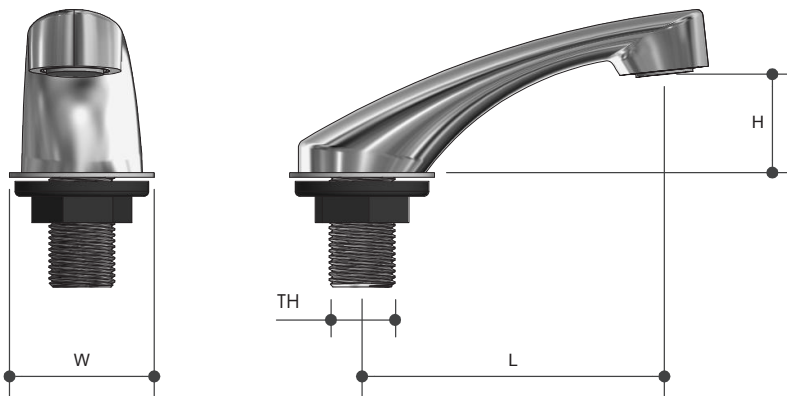

Unstyled Tapware

BASIN SPOUT FIXED

ST11-1

Product Specifications

MT MONOPOLY™
T A P W A R E

Specifications

Maximum working temperature 75°C

Maximum pressure rating 1000kPa

Features

Watermark approved

Chrome plated finish

Tested and certified to AS/NZS 3718

LIC: WMKA2023

Sizing Chart (MM)

	L	H	W	TH	SIZE
ST11-1	95	30	45	G 1/2"	110MM

For more information on Monopoly Tapware, contact:
Austworld 15 Activity Crescent, Molendinar, Queensland 4214 Australia
P. 1300 780 430 F. 1300 780 441 E. info@austworld.com.au

Austworld Pty Ltd. All rights reserved 2018. Austworld and Monopoly Tapware are registered trade mark belonging to Austworld Pty Ltd.