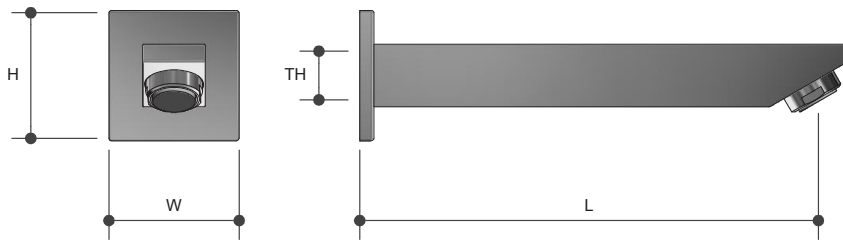

Cubico Bath Spout

SP30

MT MONOPOLY™
T A P W A R E

Product Specifications

Specifications

Maximum working temperature 80°C

Max. pressure rating 1000kPa

Sizing Chart (MM)

	L	H	W	TH
SP30	194	53	53	G 1/2"
SP30MB	194	53	53	G 1/2"

Features

Chrome plated finish

Available in chrome and Matte black

For more information on Monopoly Tapware, contact:
Austworld 15 Activity Crescent, Molendinar, Queensland 4214 Australia