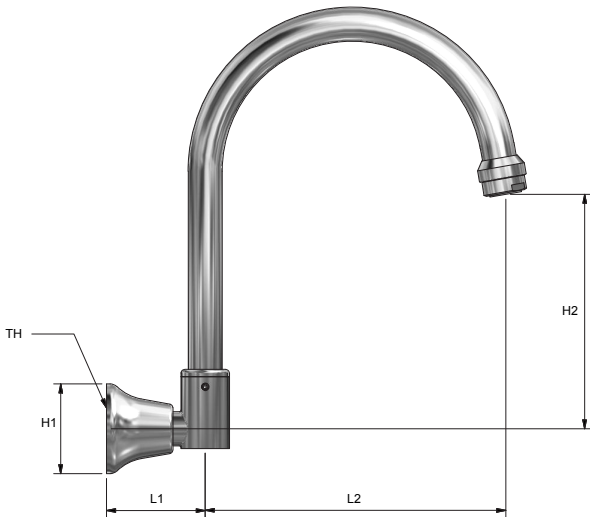

Whitehall EZY Clean Wall Spout Swivel

SP29

Product Specifications

MT MONOPOLY™
T A P W A R E

Specifications

Maximum working temperature 80°C

Maximum pressure rating 1000kPa

Features

Watermark approved

Chrome plated finish

Swivel spout

Tested and certified to AS/NZS 3718

Sizing Chart [MM]

	L1	L2	H1	H2	TH
SP29	55	165	50	130	G 1/2" BSP

For more information on Monopoly Tapware, contact:
Austworld 15 Activity Crescent, Molendinar, Queensland 4214 Australia
P. 1300 780 430 F. 1300 780 441 E. info@austworld.com.au

Austworld Pty Ltd. All rights reserved 2018. Austworld and Monopoly Tapware are registered trade mark belonging to Austworld Pty Ltd.