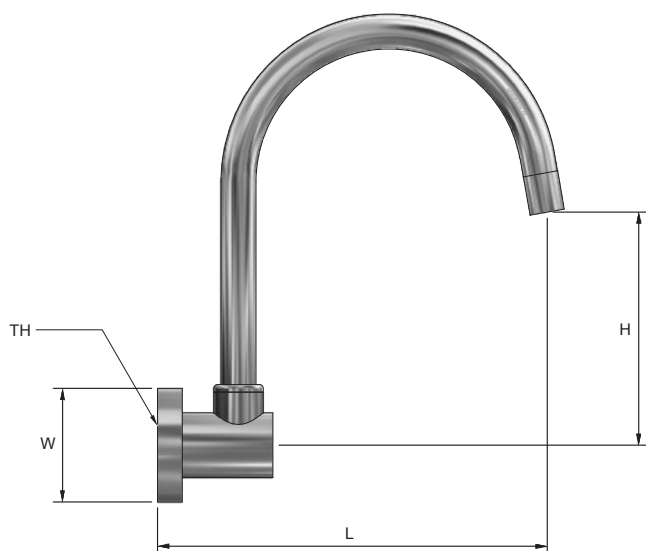

Mayfair Wall Spout Chrome

SP27

Product Specifications

MT MONOPOLY™
T A P W A R E

Specifications

Maximum working temperature 80°C

Max. pressure rating 1000kPa

Sizing Chart [MM]

	L	H	W	TH
SP27	210	125	62	6 1/2"

Features

Watermark approved

Chrome plated finish

Swivel spout

Tested and certified to AS/NZS 3718

For more information on Monopoly Tapware, contact:
Austworld 15 Activity Crescent, Molendinar, Queensland 4214 Australia

P. 1300 780 430 F. 1300 780 441 E. info@austworld.com.au

Austworld Pty Ltd. All rights reserved 2018. Austworld and Monopoly Tapware are registered trade mark belonging to Austworld Pty Ltd.