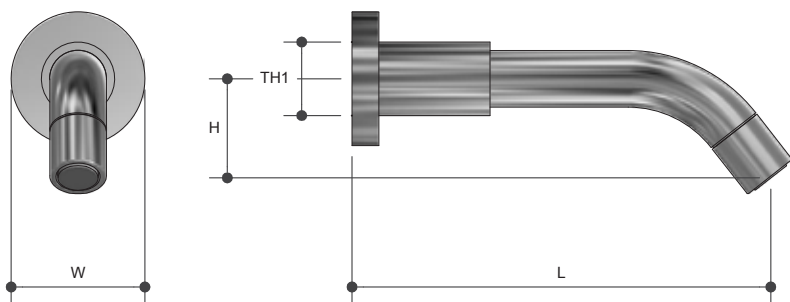

## MAYFAIR BATH SPOUT

DIV-01

#### Sizing Chart (MM)

SP22	L	H	W	TH
SP22	188	44	60	G 1/2"