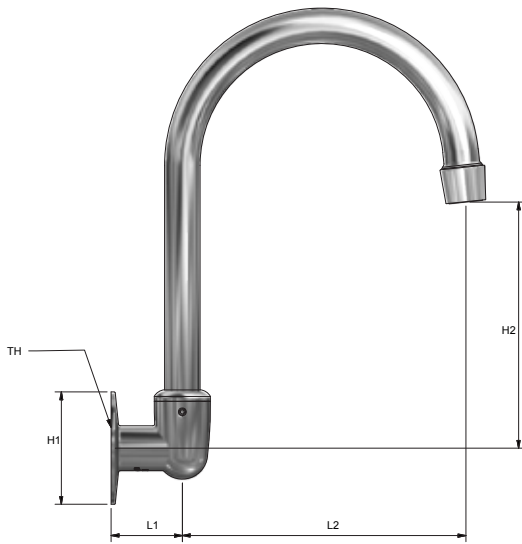

Swivel Spout Wall

SP12

Product Specifications

Specifications

Maximum working temperature 80°C

Maximum pressure rating 1000kPa

Sizing Chart [MM]

	L1	L2	H1	H2	I
SP12	38	150	60	130	G 1/2"

MT MONOPOLY™
T A P W A R E

Features

Watermark approved

Chrome plated finish

Swivel spout

Tested and certified to AS/NZS 3718

For more information on Monopoly Tapware, contact:
Austworld 15 Activity Crescent, Molendinar, Queensland 4214 Australia
P. 1300 780 430 F. 1300 780 441 E. info@austworld.com.au