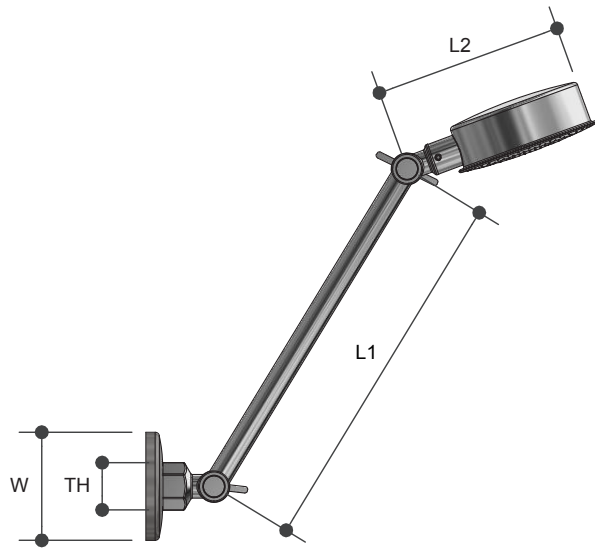

All Directional Shower Display Pack

SH02D

Product Specifications

Specifications

Maximum working temperature 75°C

Max. pressure rating 1000kPa

Sizing Chart (MM)

	L1	L2	W	TH	SIZE
SH02D	220	112	64	G 1/2"	220MM

MT MONOPOLY™
T A P W A R E

Features

Watermark approved

Chrome plated finish

Tested and certified to AS/NZS 3662

Australian patent no. 2016200830

For more information on Monopoly Tapware, contact:
Austworld 15 Activity Crescent, Molendinar, Queensland 4214 Australia
P. 1300 780 430 F. 1300 780 441 E. info@austworld.com.au