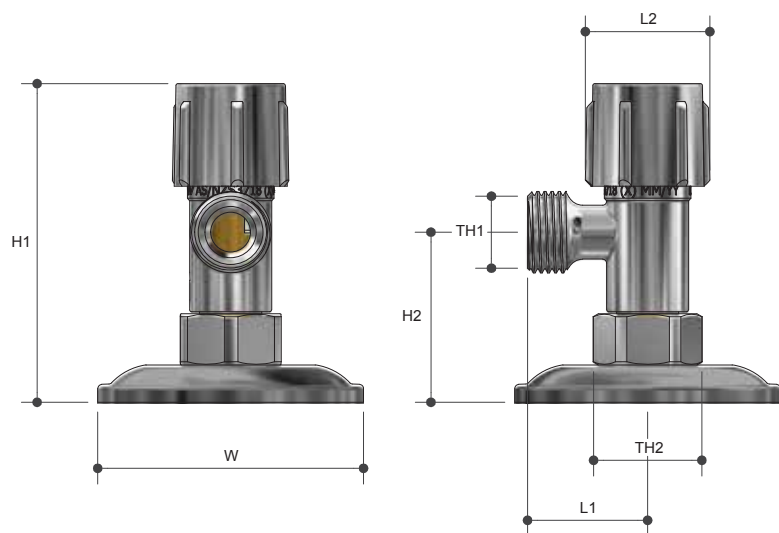

Isolation Stops

CISTERN STOP SWIVEL NUT DISPLAY PACK

SD15SNCD

Product Specifications

MT MONOPOLY™
TAPWARE

Specifications

Maximum working temperature 75°C

Maximum pressure rating 1000kPa

Sizing Chart (MM)

	L1	L2	H1	H2	W	TH1	TH2
SD15SNCD	32	32	80	43	68	G 1/2"	G 1/2"

Features

Watermark approved

Chrome plated finish

Premium quarter turn ceramic disc

Fitquik Swivel Nut for ease of installation

Australian patent number 2016100282