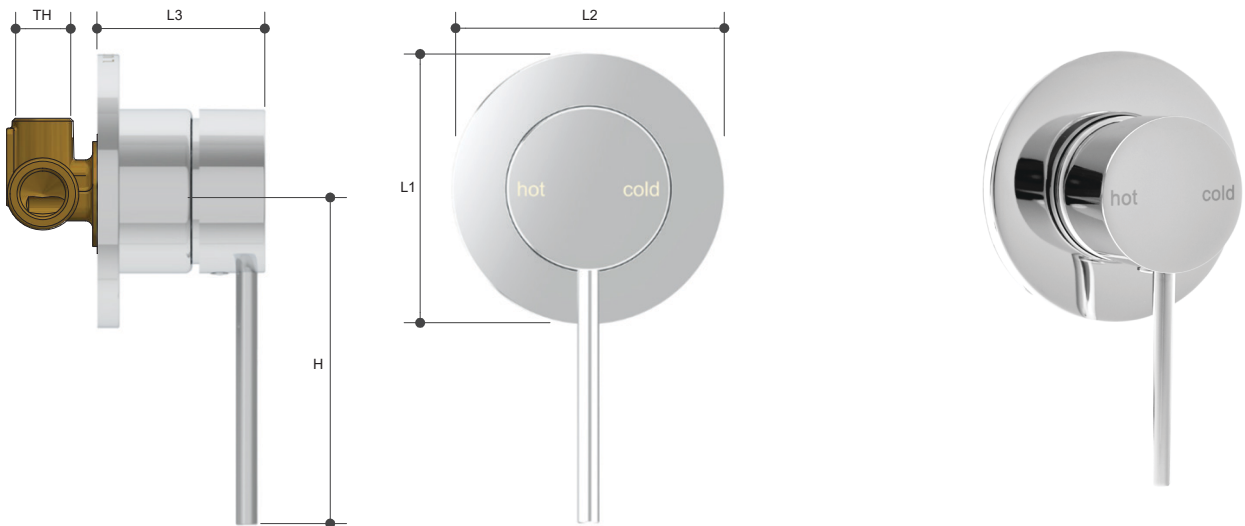

Pino Mixer

WALL MIXER LEAD FREE

4201LF

Product Specifications

MT MONOPOLY®
T A P W A R E

Specifications

Maximum working temperature 75°C

Maximum pressure rating 1000kPa

Sizing Chart (MM)

	L1	L2	L3	H	TH
4201LF	80	80	71.2	80	G 1/2"

Features

Watermark Lead Free Approved

Chrome plated finish

Tested and certified to AS/NZS 3718

For more information on Monopoly Tapware, contact:
Austworld 15 Activity Crescent, Molendinar, Queensland 4214 Australia
P. 1300 780 430 F. 1300 780 441 E. info@austworld.com.au

Austworld Pty Ltd. All rights reserved 2018. Austworld and Monopoly Tapware are registered trade mark belonging to Austworld Pty Ltd.

AW
AUSTWORLD