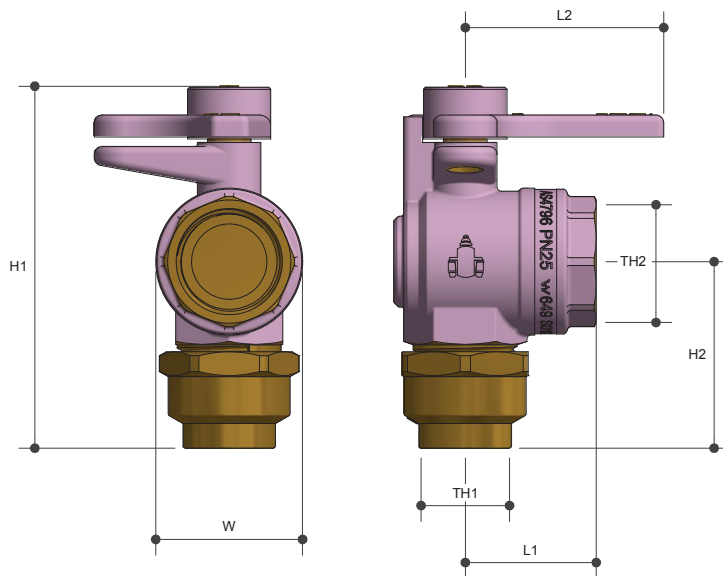

WATER SERVICE BALL VALVES

Right Angle FL X FI Lockable Lilac

Product Specifications

Specifications

Working temperature 1°C to 90°C

Max. pressure rating 2500kPa

Sizing Chart (MM)

	L1	L2	H1	H2	W	TH1	TH2
RWRA20	33	50	91	47	37	DN20	Rp 3/4"
RWRA25	40	56	103	56	46	DN25	Rp 1"

Features

Watermark approved

DR Brass

Full Bore

100% pressure tested

Lockable ON and OFF

WSAA Appraised

Tested and certified to AS 4796

Material Chart

Part	Material
Body	DR Brass
Cap	DR Brass
Seal	PTFE
Ball	Stainless Steel
Handle	DR Brass
O Ring	FKM
Retaining Ring	PA
Nut	DR Brass

For more information on Logi Civil, contact:
 Austworld 15 Activity Crescent, Molendinar, Queensland 4214 Australia
 P. 1300 780 430 F. 1300 780 441 E. info@austworld.com.au