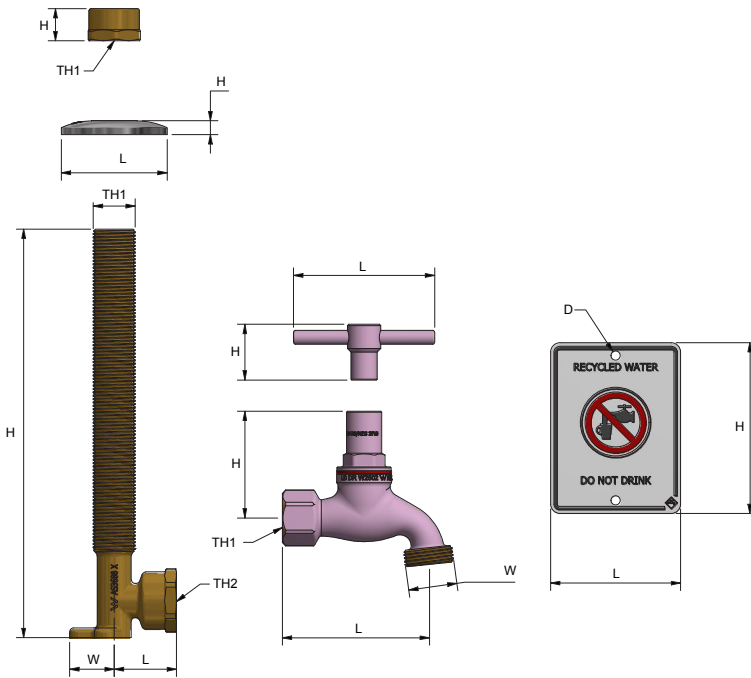

RECYCLED WATER KIT

Lilac 220mm Extension
RW22K

Product Specifications

Metforge®
brassware

Specifications

Working temperature 1 °C to 60 °C

Maximum pressure rating 1000kPa

Sizing Chart (MM)

RW22K	L	H	W	D	TH1	TH2
RWK	76	30	-	-	-	-
1028	70	92	-	5	-	-
RWC	-	17	-	-	G 5/8"	-
RWP	57	8	-	-	-	-
RW18	79	58	26	-	G 5/8"	-
AW671	34	220	24	-	G 5/8"	Rp 3/4"

Legend

RWK - KEY Lilac
1028 - Recycled Water Sign
RWC - Cap
RWP - Cover Plate
RW18 - Hose Tap FI Lilac
AW671 - Lugged Extension Elbow 220mm

Features

Watermark approved

Tested and certified to AS/NZS 3718

Integral non return valve

No water hammer

Australian patent number 2003213322

Material Chart

Part	Material
RWK	Brass
1028	Zinc Plated Sheet
RWC	Brass
RWP	Stainless Steel
RW18	DR Brass
AW671	DR Brass

For more information on Metforge, contact:

Austworld 15 Activity Crescent, Molendinar, Queensland 4214 Australia

P. 1300 780 430

F. 1300 780 441

E. info@austworld.com.au

Austworld Pty Ltd. All rights reserved 2018. Austworld and Metforge are registered trade mark belonging to Austworld Pty Ltd.

AW
AUSTWORLD