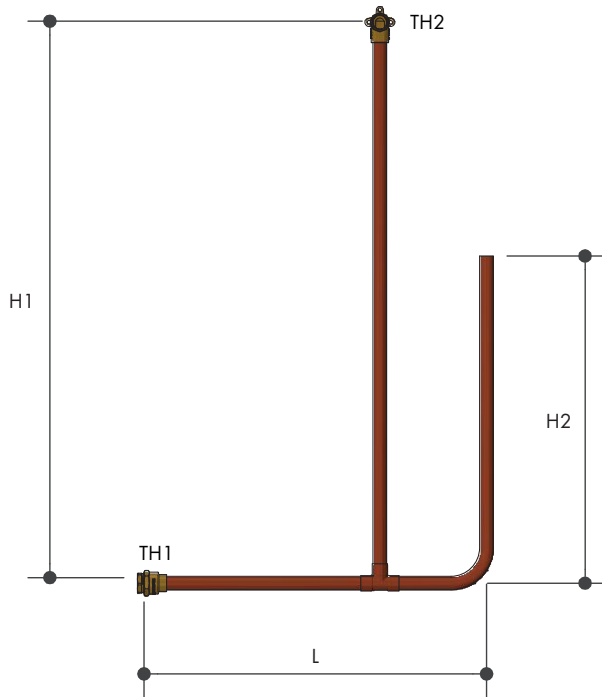

# METER TAPPING KIT

Meter Tap Stand with Female Inlet and Plug

Product Specifications

## Material Chart

Part	Material
Seal	EPDM
Clamp Ring	POM
Nut	DR Brass
Tube	Copper

## Sizing Chart (MM)

		L	H1	H2	TH1	TH2
MTK20CW	POTABLE	450	785	460	Rp 3/4"	Rp 1/2"
RWMTK20CW	RECYCLED	450	785	460	Rp 3/4"	R 1/2"

For more information on Logi Civil, contact:  
Austworld 15 Activity Crescent, Molendinar, Queensland 4214 Australia  
P. 1300 780 430 F. 1300 780 441 E. info@austworld.com.au