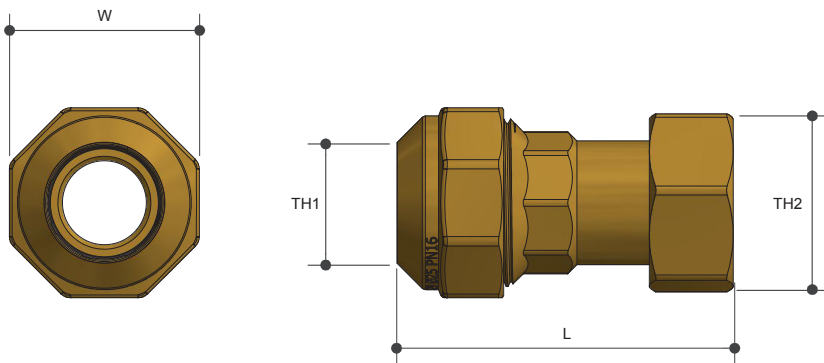

# POLY CONNECTORS

Meter Coupling Meter Thread Swivel Nut PE X FI

Product Specifications

## Sizing Chart (MM)

	L	W	TH1	TH2
MCPE2025	76	43	DN25	20FI*

\* Meter Thread QLD/VIC AS1722.2

## Features

Watermark approved

DR Brass

100% pressure tested

No disassembly required, pipe can be inserted without disassembling the fitting

Triple lip seal

No fidly thimbles or grab rings

Spare parts available