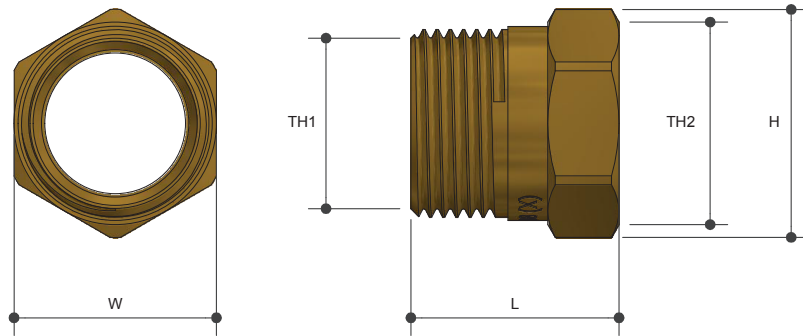

METER COUPLING

Gas Meter Adaptor

Product Specifications

Specifications

Working temperature -20°C to 120°C

Max. pressure rating 2500kPa

Features

Watermark approved

DR Brass

100% pressure tested

Tested and certified to AS 3688

Sizing Chart (MM)

	L	H	W	TH1	TH2
MC3	37	40	38	G 1"	G 3/4"
MC4	40	43	39	G 1"	G 1"

Material Chart

Part	Material
Adaptor	DR Brass
Nut	DR Brass
Washer	EPDM