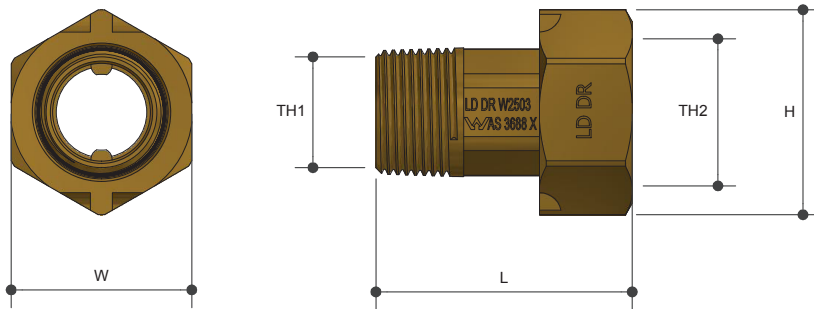

METER COUPLING

Meter Thread FI X MI

Product Specifications

Specifications

Working temperature -20°C to 120°C

Max. pressure rating 2500kPa

Features

Watermark approved

DR Brass

100% pressure tested

Tested and certified to AS 3688

Sizing Chart (MM)

	L	H	W	TH1	TH2
MC1	53	42	37	R 3/4"	*G 1"
MC2	53	42	37	R 3/4"	*DN25
MC12	60	52	46	R 1"	*DN32

*Meter Thread QLD/VIC AS1722.2

Material Chart