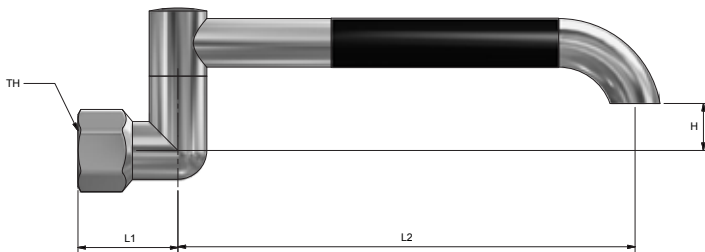

Laundry Arm Telescopic

LA04

Product Specifications

MT MONOPOLY™
T A P W A R E

Specifications

Maximum working temperature 80°C

Max working pressure 1000kPa

Sizing Chart [MM]

	L1	L2	H	TH
LA04	35	300 - 450	15	6 1/2"

Features

Watermark approved

Swivel spout

Telescopic arm

Tested and certified to AS/NZS 3718

For more information on Monopoly Tapware, contact:
Austworld 15 Activity Crescent, Molendinar, Queensland 4214 Australia
P. 1300 780 430 F. 1300 780 441 E. info@austworld.com.au