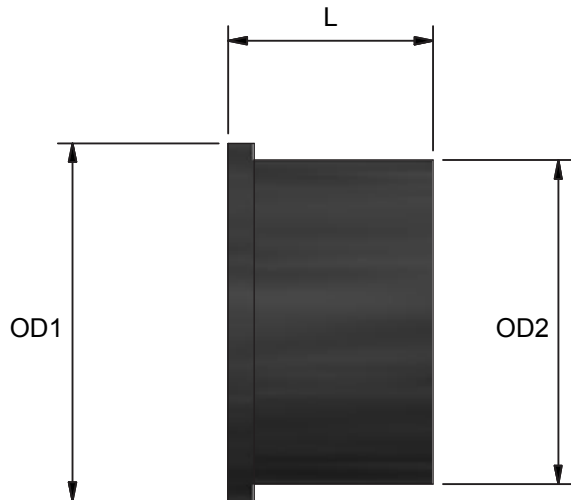

Bottle Trap Kee Seal Accessory

KS40

Product Specifications

MT MONOPOLY™
T A P W A R E

Sizing Chart [MM]

KS40	L	OD1	OD2
KS40	27.5	48	43.5

For more information on Monopoly Tapware, contact:
Austworld 15 Activity Crescent, Molendinar, Queensland 4214 Australia
P. 1300 780 430 F. 1300 780 441 E. info@austworld.com.au