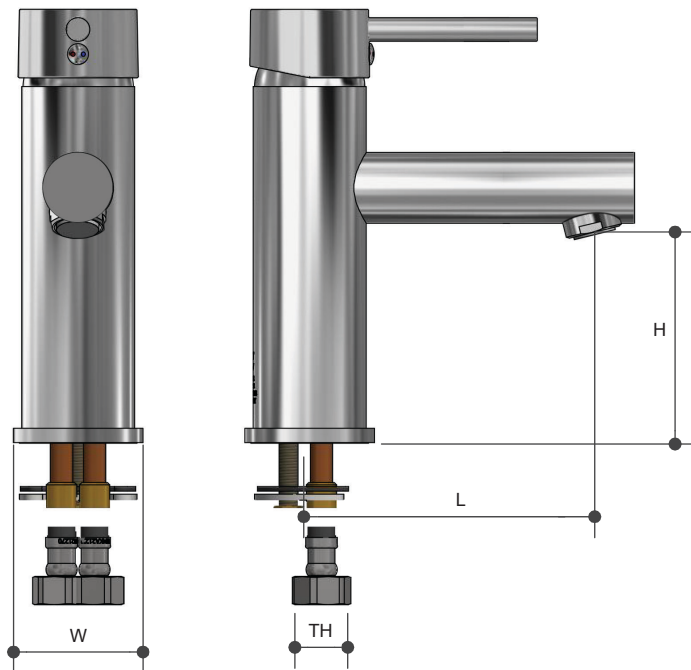

Pino Mixer

BASIN MIXER FIXED LEAD FREE

4196LF

Product Specifications

MT MONOPOLY[®]
T A P W A R E

Specifications

Maximum working temperature 75°C

Maximum pressure rating 1000kPa

Sizing Chart (MM)

	H	W	L	TH
4196LF	96	50	120	G 1/2"

Features

Watermark Lead Free approved

Chrome plated finish

Tested and certified to AS/NZS 3718

For more information on Monopoly Tapware, contact:
Austworld 15 Activity Crescent, Molendinar, Queensland 4214 Australia