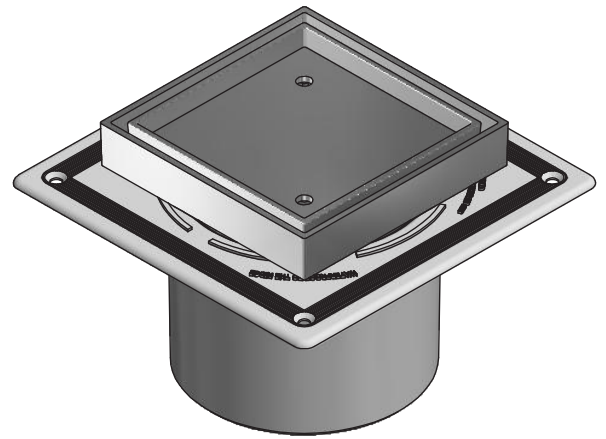

Designer Tile Grates

BRASS CHROME PLATED ASSEMBLY WITH PUDDLE FLANGE

Product Specifications

MT MONOPOLY™
T A P W A R E

Specifications

Suit from DN50 to DN100 PVC pipe

Sizing Chart (MM)

	SIZE	L1	L2	H1	H2	H3	W
FLG22-PF	50	110	100	9.5	68	27.5	50
FLG23-PF	80	124	100	11.5	72	29.5	66.5
FLG24-PF	100	145	100	8	76.5	26	92.5

Features

- Watermark approved
- Easy installation
- Adjustable puddle flange included
- Modern design
- Chrome Plated
- Tested and certified to WMTS 040

For more information on Monopoly Tapware, contact:
Austworld 15 Activity Crescent, Molendinar, Queensland 4214 Australia
P. 1300 780 430 F. 1300 780 441 E. info@austworld.com.au