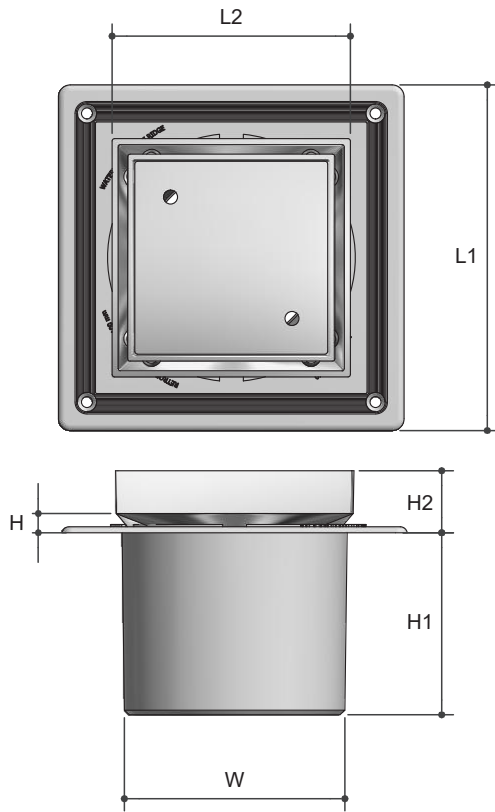

Designer Tile Grates

BRASS CHROME PLATED ASSEMBLY WITH PUDDLE FLANGE

Product Specifications

MT MONOPOLY™
T A P W A R E

Specifications

Suit from DN50 to DN100 PVC pipe

Sizing Chart (MM)

	SIZE	L1	L2	H1	H2	H3	W
FLG22-PF	50	110	100	9.5	68	27.5	50
FLG23-PF	80	124	100	11.5	72	29.5	66.5
FLG24-PF	100	145	100	8	76.5	26	92.5

Features

- Watermark approved
- Easy installation
- Adjustable puddle flange included
- Modern design
- Chrome Plated
- Tested and certified to WMTS 040

For more information on Monopoly Tapware, contact:
Austworld 15 Activity Crescent, Molendinar, Queensland 4214 Australia
P. 1300 780 430 F. 1300 780 441 E. info@austworld.com.au