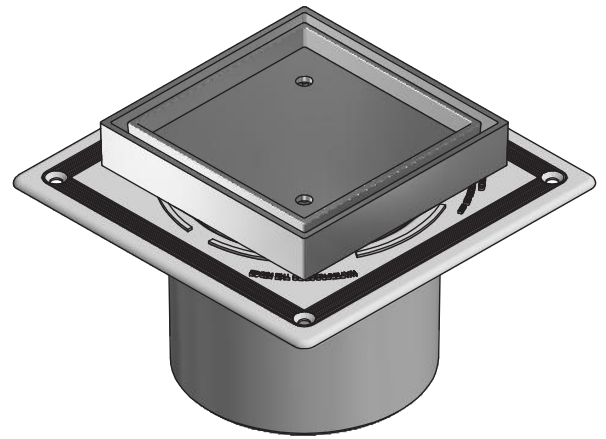

Designer Tile Grates

BRASS CHROME PLATED ASSEMBLY WITH PUDDLE FLANGE

Product Specifications

MT MONOPOLY™
T A P W A R E

Specifications

Suit from DN50 to DN100 PVC pipe

Sizing Chart (MM)

	SIZE	L1	L2	H1	H2	H3	W
FLG22PF	50	110	100	9.5	68	27.5	50
FLG23PF	80	124	100	11.5	72	29.5	66.5
FLG24PF	100	145	100	8	76.5	26	92.5

Features

- Watermark approved
- Easy installation
- Adjustable puddle flange included
- Modern design
- Chrome Plated
- Tested and certified to WMTS 040

For more information on Monopoly Tapware, contact:
Austworld 15 Activity Crescent, Molendinar, Queensland 4214 Australia
P. 1300 780 430 F. 1300 780 441 E. info@austworld.com.au