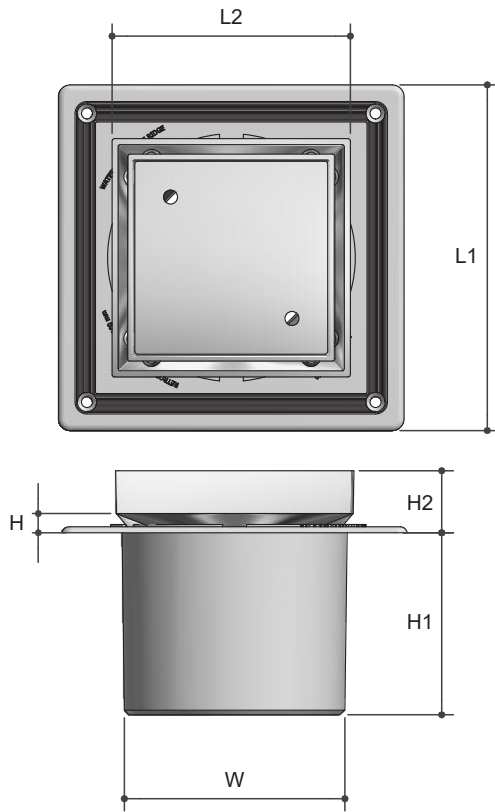

Designer Tile Grates

BRASS CHROME PLATED ASSEMBLY WITH PUDDLE FLANGE

Product Specifications

MT MONOPOLY™
T A P W A R E

Specifications

Suit from DN50 to DN100 PVC pipe

Sizing Chart (MM)

	SIZE	L1	L2	H1	H2	H3	W
FLG22PF	50	110	100	9.5	68	27.5	50
FLG23PF	80	124	100	11.5	72	29.5	66.5
FLG24PF	100	145	100	8	76.5	26	92.5

Features

- Watermark approved
- Easy installation
- Adjustable puddle flange included
- Modern design
- Chrome Plated
- Tested and certified to WMTS 040

For more information on Monopoly Tapware, contact:
Austworld 15 Activity Crescent, Molendinar, Queensland 4214 Australia
P. 1300 780 430 F. 1300 780 441 E. info@austworld.com.au