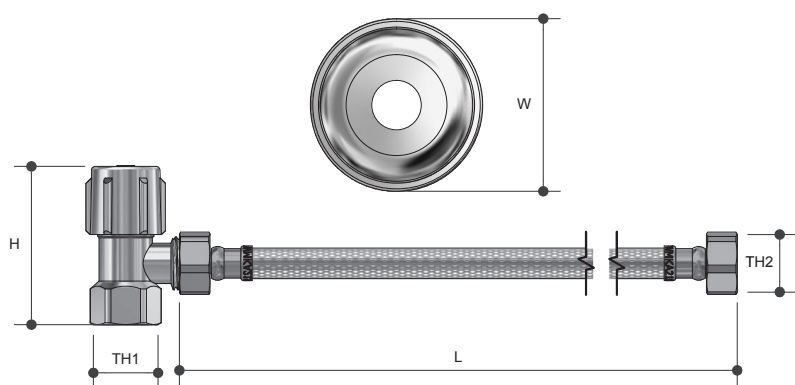

Cistern Kits

WITH FLEXIBLE HOSE DISPLAY PACK

FHKIT

MT MONOPOLY™
TAPWARE

Product Specifications

Specifications

Rated working pressure of 1000Kpa

Maximum working temperature 70°C

Sizing Chart MM

	L	H	W	TH1	TH2	SIZE
FHKIT	360	62	68	G 1/2"	G 1/2"	360MM

Features

Watermarked Approved

Resistant to cutting and abrasion

Resistant to rust

Swivel Connection

PEX inner core

304 Stainless Steel Braided

For more information on Monopoly Tapware, contact:
Austworld 15 Activity Crescent, Molendinar, Queensland 4214 Australia

P. 1300 780 430 F. 1300 780 441 E. info@austworld.com.au

Austworld Pty Ltd. All rights reserved 2018. Austworld and Monopoly Tapware are registered trade mark belonging to Austworld Pty Ltd.

AW
AUSTWORLD