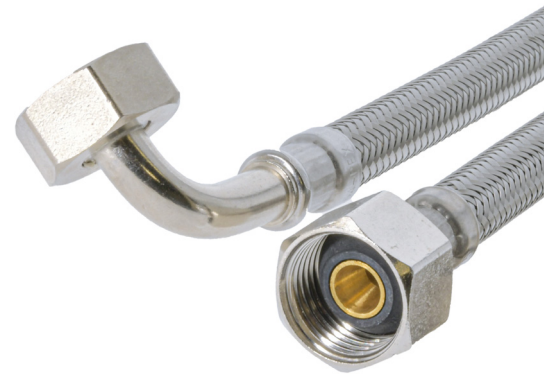

FLEXIBLE HOSE

FI x FI DN15 Elbow

Product Specifications

Specifications

Rated working pressure of 1000 kPa

Maximum working temperature 80°C

Sizing Chart MM

	L	W	TH
FHE225	225	13.8	6 1/2"
FHE300	300	13.8	6 1/2"
FHE450	450	13.8	6 1/2"
FHE600	600	13.8	6 1/2"

Features

Watermarked Approved

Resistant to rust

Swivel Connection

PEX inner core

304 Stainless Steel Braided

For more information on Titaflex, contact:
Austworld 15 Activity Crescent, Molendinar, Queensland 4214 Australia
P. 1300 780 430 F. 1300 780 441 E. info@austworld.com.au