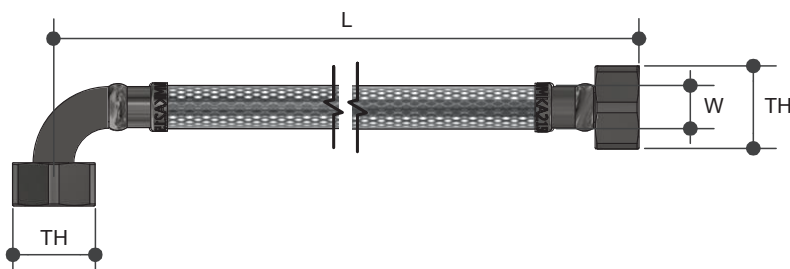

FLEXIBLE HOSE

FI x FI DN15 Elbow

Product Specifications

Specifications

Rated working pressure of 1000 kPa

Maximum working temperature 80°C

Sizing Chart MM

	L	W	TH
FHE225	225	13.8	6 1/2"
FHE300	300	13.8	6 1/2"
FHE450	450	13.8	6 1/2"
FHE600	600	13.8	6 1/2"

Features

Watermarked Approved

Resistant to rust

Swivel Connection

PEX inner core

304 Stainless Steel Braided

For more information on Titaflex, contact:
Austworld 15 Activity Crescent, Molendinar, Queensland 4214 Australia
P. 1300 780 430 F. 1300 780 441 E. info@austworld.com.au