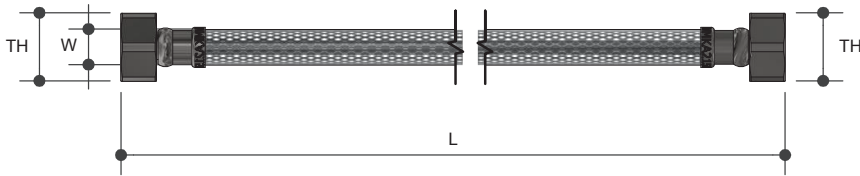

FLEXIBLE HOSE

FI x FI 20MM EPDM

Product Specifications

Specifications

Rated working pressure of 1000 kPa

Maximum working temperature 80°C

Sizing Chart MM

	L	W	TH
FH20300	300	28	G 3/4"
FH20500	500	28	G 3/4"
FH20600	600	28	G 3/4"
FH20700	700	28	G 3/4"
FH201000	1000	28	G 3/4"

Features

Watermarked Approved

Resistant to rust

Swivel Connection

EPDM

304 Stainless Steel Braided

5 YEAR
EXTENDED
WARRANTY

For more information on Titaflex, contact:
Austworld 15 Activity Crescent, Molendinar, Queensland 4214 Australia
P. 1300 780 430 F. 1300 780 441 E. info@austworld.com.au