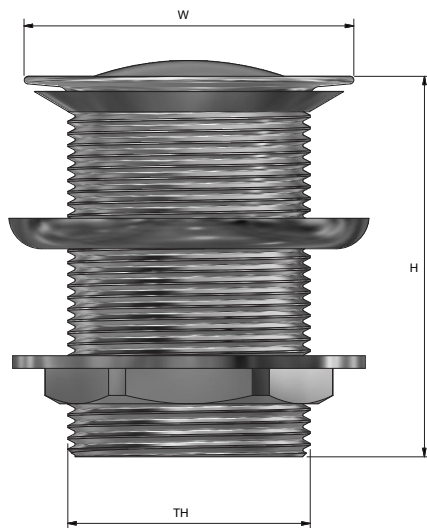

Plug & Waste Dome Pop Up Basin

Non Overflow Series

Product Specifications

MT MONOPOLY™
T A P W A R E

Specifications

Available in 32mm and 40mm outlet

Sizing Chart [MM]

	H	W	TH
DP3275	80	62	1 1/4"
DP3275MB	80	62	1 1/4"
DP4075	75	65	1 1/2"
DP4075MB	75	65	1 1/2"

Features

Watermark approved

Available in overflow and non overflow

Tested and certified to WMTS 040

Available in Chrome and Matte Black finish

For more information on Monopoly Tapware, contact:
Austworld 15 Activity Crescent, Molendinar, Queensland 4214 Australia