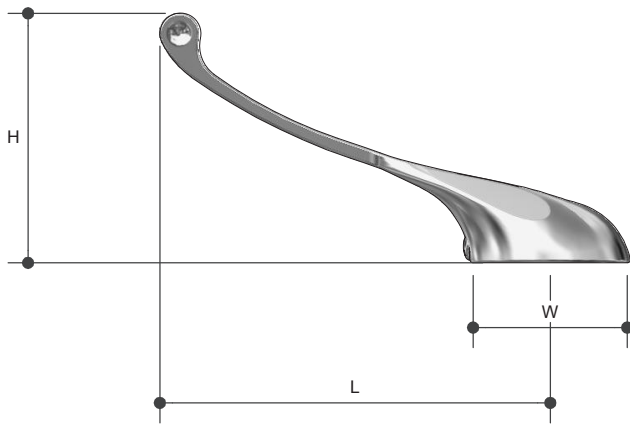

# Long Reach Mixer Handle

**MT** MONOPOLY™  
T A P W A R E

## Product Specifications

### Sizing Chart [MM]

	L	H	W
DH01	138	110	52
DH02	128	100	52

### Features

Chrome plated finish

Suits 35mm cartridge

Universal design to suit most mixers

For more information on Monopoly Tapware, contact:  
Austworld 15 Activity Crescent, Molendinar, Queensland 4214 Australia  
P. 1300 780 430 F. 1300 780 441 E. [info@austworld.com.au](mailto:info@austworld.com.au)