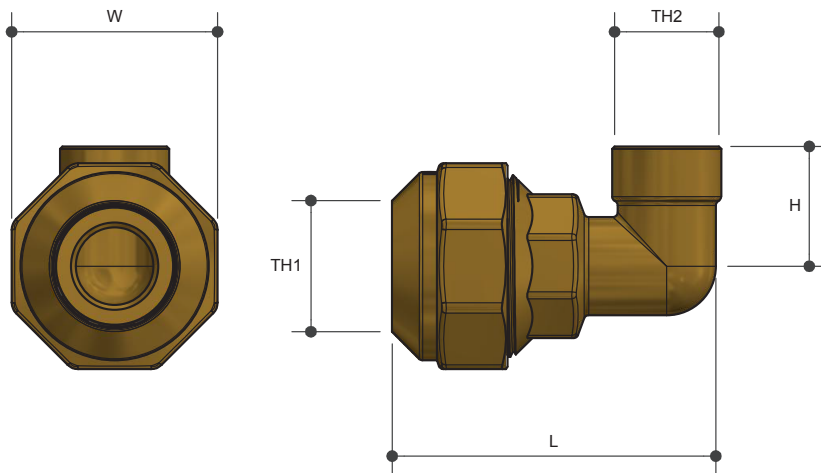

POLY CONNECTORS

Elbow DN X Capillary

Product Specifications

Specifications

Working temperature -20°C to 60°C

Max. pressure rating 1600kPa

Sizing Chart (MM)

	L	H	W	TH1	TH2
AW4216	68	25	43	20CU	DN25

Features

Watermark approved

DR Brass

100% pressure tested

No disassembly required, pipe can be inserted without disassembling the fitting

Triple lip seal

No fidly thimbles or grab rings

Spare parts available