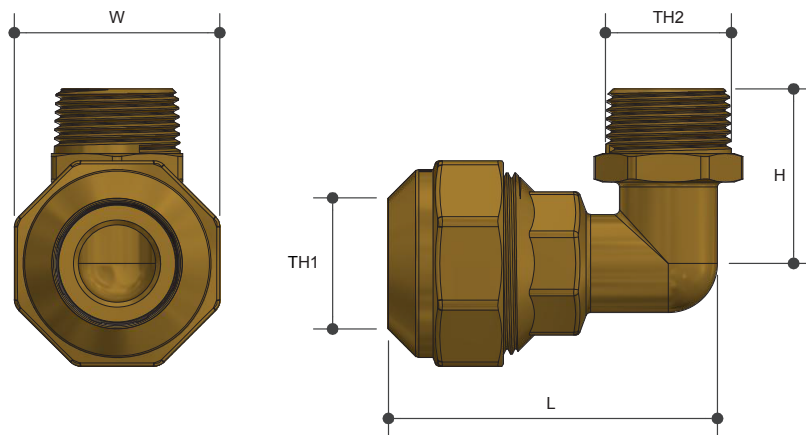

POLY CONNECTORS

Elbow DN X MI

Product Specifications

Specifications

Working temperature -20°C to 60°C

Max. pressure rating 1600kPa

Sizing Chart (MM)

	L	H	W	TH1	TH2
AW4202	59	37	43	DN25	R 3/4"

Features

Watermark approved

DR Brass

100% pressure tested

No disassembly required, pipe can be inserted without disassembling the fitting

Triple lip seal

No fiddy thimbles or grab rings

Spare parts available