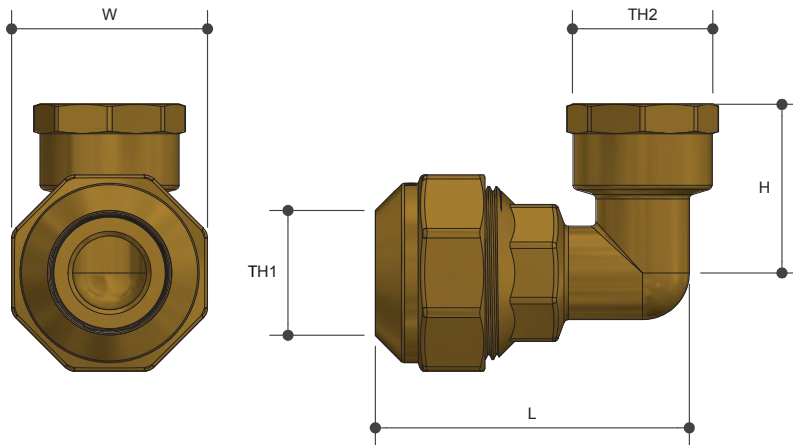

POLY CONNECTORS

Elbow DN X FI

Product Specifications

Specifications

Working temperature -20°C to 60°C

Max. pressure rating 1600kPa

Sizing Chart (MM)

	L	H	W	TH1	TH2
AW4201	68	37	43	DN25	Rp 3/4"
AW4207	75	45	50	DN32	Rp 1"

Features

Watermark approved

DR Brass

100% pressure tested

No disassembly required, pipe can be inserted without disassembling the fitting

Triple lip seal

No fiddly thimbles or grab rings

Spare parts available