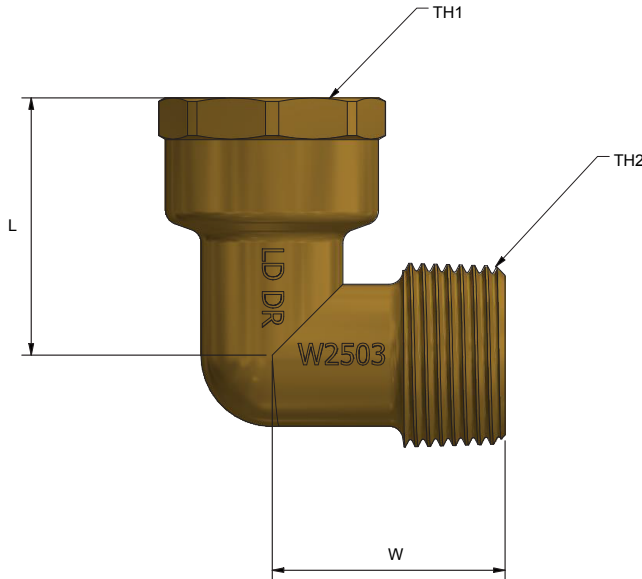

SCREWED BRASSWARE

Elbow M X F

Product Specifications

Specifications

Working temperature 0°C - 60°C

Maximum pressure rating 1600kPa

Sizing Chart [MM]

	L	W	TH1	TH2
AW559	18	17	Rp 1.8"	R 1.8"
AW560	21	24	Rp 1/4"	R 1/4"
AW561	33	30	Rp 3/8"	R 3/8"
AW562	36	32	Rp 1/2"	R 1/2"
AW565	27	30	Rp 1/2"	R 1/2"
AW563	36	32	Rp 1/2"	R 1/2"
AW564	37	34	Rp 3/4"	R 3/4"
AW566	50	41	Rp 1"	R 1"
AW568	58	56	Rp 1 1/4"	R 1 1/4"
AW569	59	53	Rp 1 1/2"	R 1 1/2"
AW571	55	60	Rp 2"	R 2"