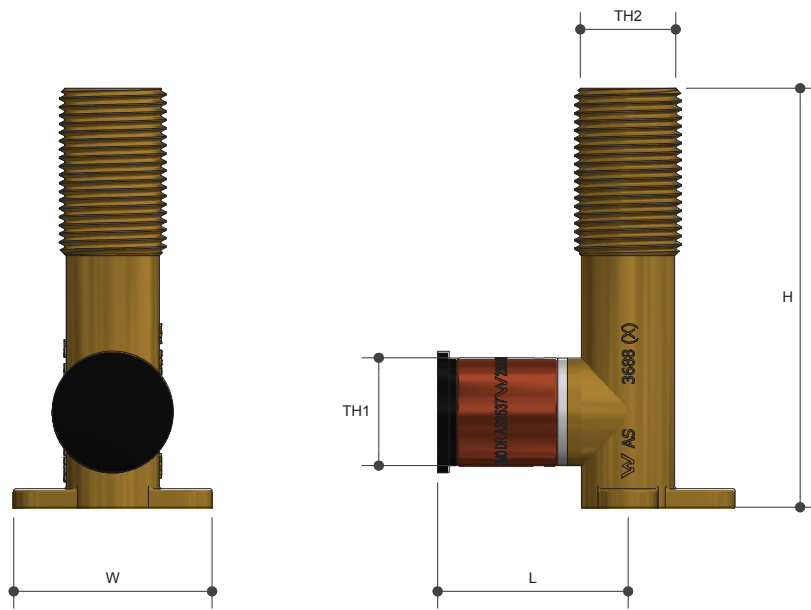

# SCREWED BRASSWARE

## Elbow Crimp PEX X MI for Recycled Water

Product Specifications

### Sizing Chart (MM)

	L	H	W	TH1	TH2
AW490	41	90	43	DN20	G 5/8"
AW491	41	185	43	DN20	G 5/8"
AW493	41	220	43	DN20	G 5/8"