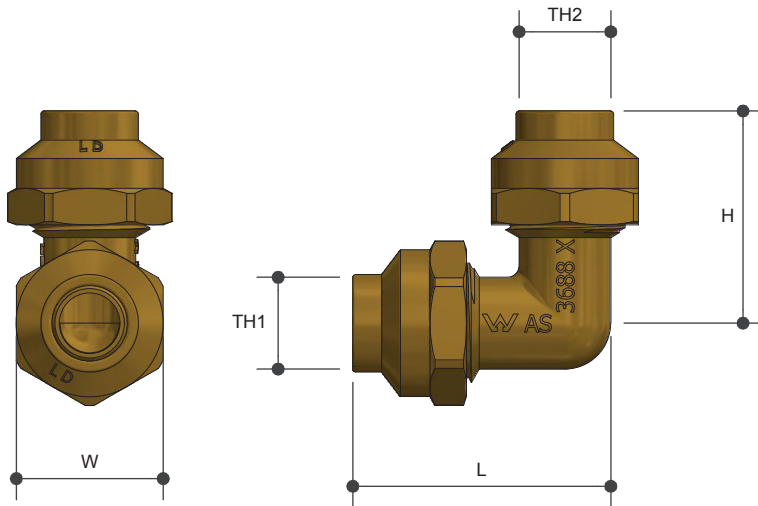

# FLARED COMPRESSION

Elbow C X C Reducing

Product Specifications

## Sizing Chart (MM)

	L	H	W	TH1	TH2
AW302	50	41	25	15C	20C