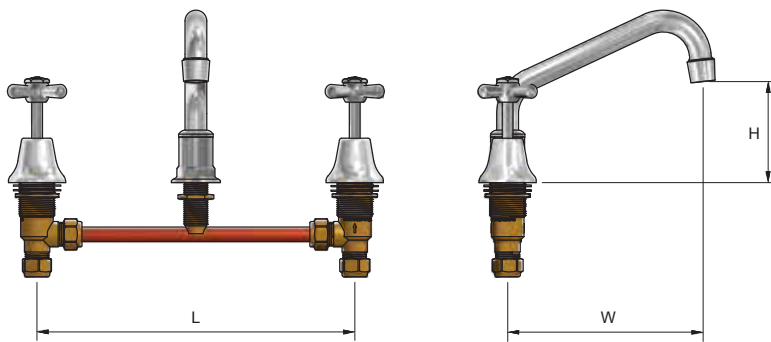

Whitehall EZY Clean Hob Sink Set

9671

Product Specifications

MT MONOPOLY™
T A P W A R E

Specifications

Maximum working temperature 80°C

Maximum pressure rating 1000kPa

Sizing Chart [MM]

	L	H	W
9671	278	88	171

Features

Watermark approved

Red and blue buttons included

Anti vandal

Chrome plated finish

Premium jumper valve

Swivel spout