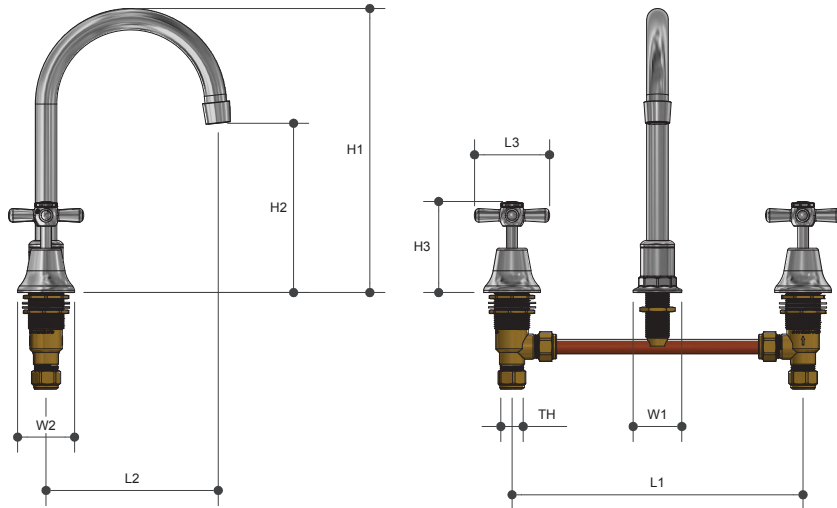

Whitehall EZY Clean Tapware

HOB SINK SET CURVED OUTLET

1118

Product Specifications

MT MONOPOLY™
TAPWARE

Specifications

Maximum working temperature 75°C

Maximum pressure rating 1000kPa

Sizing Chart (MM)

	L1	L2	L3	H1	H2	H3	W1	W2	TH
1118	256	151	66	250	150	80	43	50	DN15

Features

Watermark approved

Red and blue buttons included

Anti vandal

Chrome plated finish

Premium jumper valve

Swivel spout

Tested and certified to AS/NZS 3718

For more information on Monopoly Tapware, contact:
Austworld 15 Activity Crescent, Molendinar, Queensland 4214 Australia

P. 1300 780 430 F. 1300 780 441 E. info@austworld.com.au