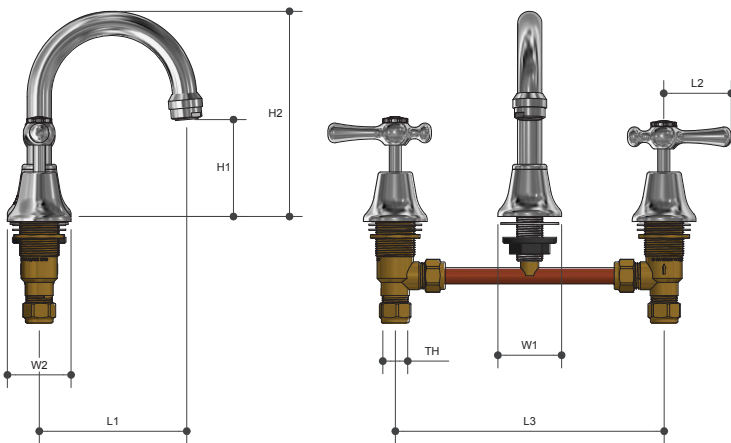

Whitehall EZY Clean Tapware LEVER HANDLE BASIN SET CERAMIC DISC

1971

Product Specifications

MT MONOPOLY™
TAPWARE

Specifications

Maximum working temperature 75°C

Maximum pressure rating 1000kPa

Sizing Chart (MM)

	L1	L2	L3	W1	W2	H1	H2	TH
1971	116	53	210	50	50	76	161	DN15

Features

Watermark approved

Red and blue buttons included

Anti vandal

Chrome plated finish

Premium quarter turn ceramic disc

Tested and certified to AS/NZS 3718