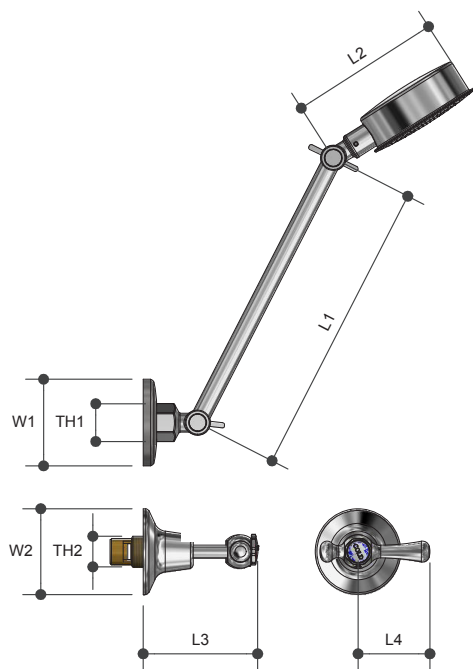

Whitehall EZY Clean Tapware LEVER HANDLE SHOWER SET CERAMIC DISC

1995

Product Specifications

MT MONOPOLY™ TAPWARE