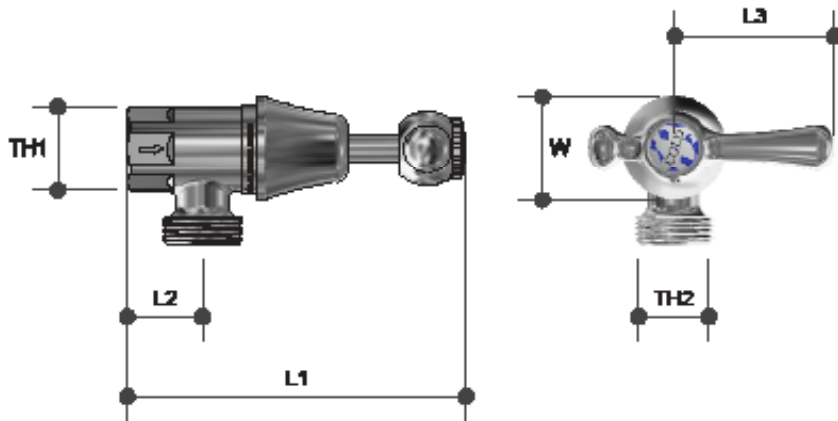

Whitehall EZY Clean Lever Handle Washing Machine Stop 2039

Product Specifications

MT MONOPOLY™
T A P W A R E

Specifications

Maximum working temperature 80°C
Maximum pressure rating 1000kPa

Sizing Chart [MM]

	L1	L2	H1	H2	W	TH1	TH2
2039	112	25	53	25	35	G 1/2"	G 3/4"

Features

- Watermark approved
- Anti vandal
- Chrome plated finish
- Premium quarter turn ceramic disc
- Tested and certified to AS/NZS 3718

For more information on Monopoly Tapware, contact:
Austworld 15 Activity Crescent, Molendinar, Queensland 4214 Australia
P. 1300 780 430 F. 1300 780 441 E. info@austworld.com.au