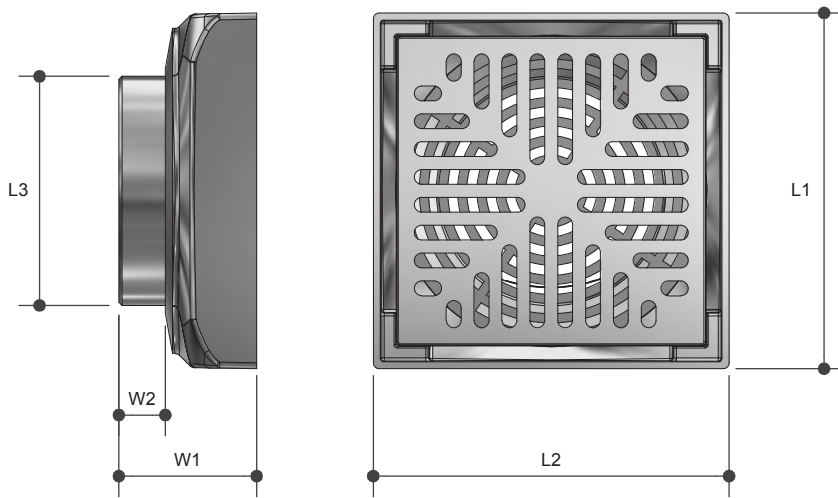

Floor Grate Square Brass

2221

Product Specifications

MT MONOPOLY™
T A P W A R E

Specifications

100MM to Suit DN100 PVC pipe

Sizing Chart (MM)

	SIZE	L1	L2	L3	W2	W2
2221	100	115	115	103	43	15

Features

Watermark approved

Easy installation

Modern design

Tile insert waste option

Tested and certified to WMTS 040

For more information on Monopoly Tapware, contact:
Austworld 15 Activity Crescent, Molendinar, Queensland 4214 Australia