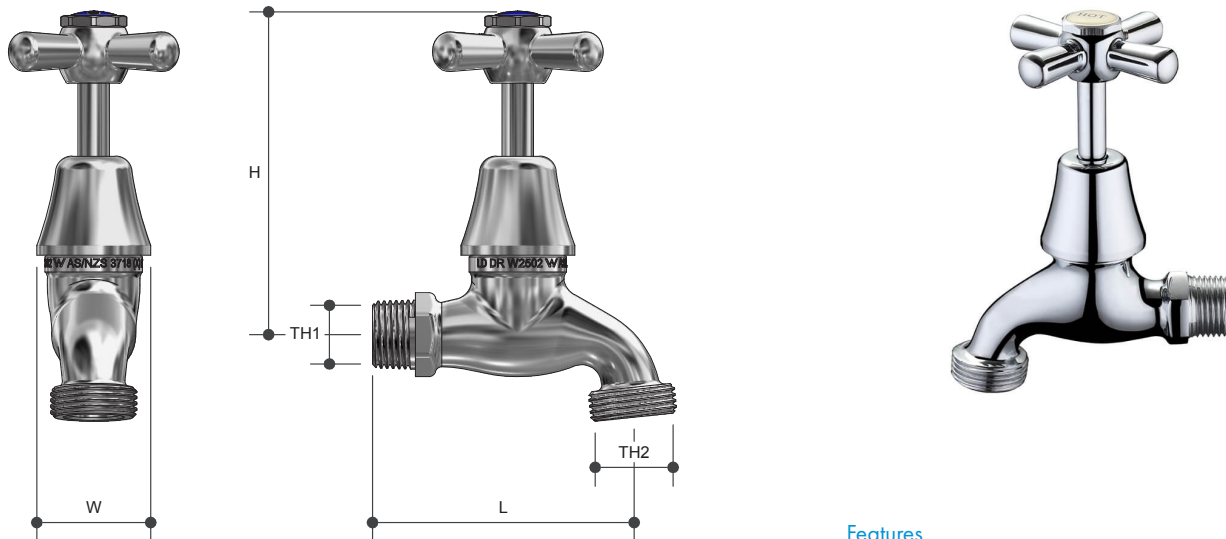

Whitehall EZY Clean Tapware HOSE TAP

3976

Product Specifications

MT MONOPOLY™
TAPWARE

Specifications

Maximum working temperature 75°C

Maximum pressure rating 1000kPa

Sizing Chart (MM)

	H	L	W	TH1	TH2
3976	79	25	35	R 1/2"	G 3/4"

Features

Watermark approved

Anti vandal

Chrome plated finish

Premium jumper valve

Tested and certified to AS/NZS 3718

For more information on Monopoly Tapware, contact:
Austworld 15 Activity Crescent, Molendinar, Queensland 4214 Australia