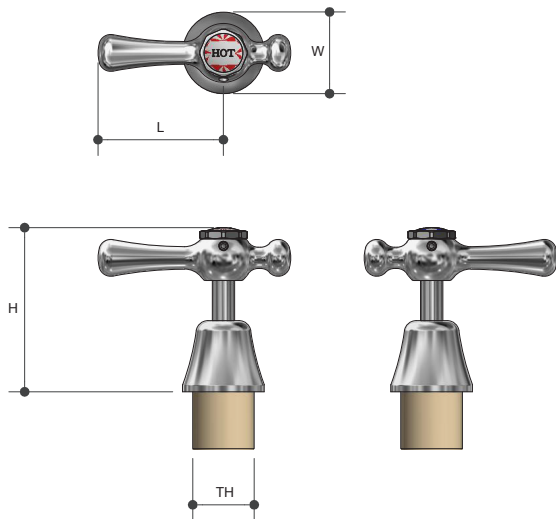

Whitehall EZY Clean Tapware

LEVER HANDLE PILLAR TOP ASSEMBLIES

CERAMIC DISC

4293

Product Specifications

MT MONOPOLY™

TAPWARE

Specifications

Maximum working temperature 75°C

Max working pressure 1000kPa

Sizing Chart (MM)

	L	H	W
4293	53	22	25

Features

Watermark approved

Red and blue buttons included

Anti vandal

Chrome plated finish

Premium quarter turn ceramic disc

Tested and certified to AS/NZS 3718

For more information on Monopoly Tapware, contact:
Austworld 15 Activity Crescent, Molendinar, Queensland 4214 Australia

P. 1300 780 430 F. 1300 780 441 E. info@austworld.com.au

Austworld Pty Ltd. All rights reserved 2018. Austworld and Monopoly Tapware are registered trade mark belonging to Austworld Pty Ltd.

AW

AUSTWORLD