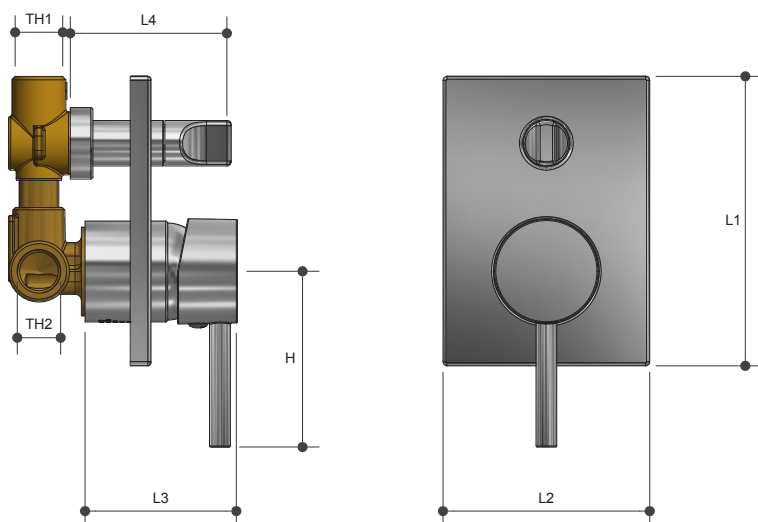

Pino Mixer

WALL DIVERTER CERAMIC

4218

Product Specifications

MT MONOPOLY™
TAPWARE

Specifications

Maximum working temperature 75°C

Maximum pressure rating 1000kPa

Sizing Chart (MM)

	L1	L2	L3	L4	H1	TH1	TH2
4218	140	100	73	76	85	G 1/2"	G 1/2"

Features

Watermark approved

Chrome plated finish

Ceramic diverter

Tested and certified to AS/NZS 3718

For more information on Monopoly Tapware, contact:
Austworld 15 Activity Crescent, Molendinar, Queensland 4214 Australia

P. 1300 780 430 F. 1300 780 441 E. info@austworld.com.au

Austworld Pty Ltd. All rights reserved 2018. Austworld and Monopoly Tapware are registered trade mark belonging to Austworld Pty Ltd.

AW
AUSTWORLD