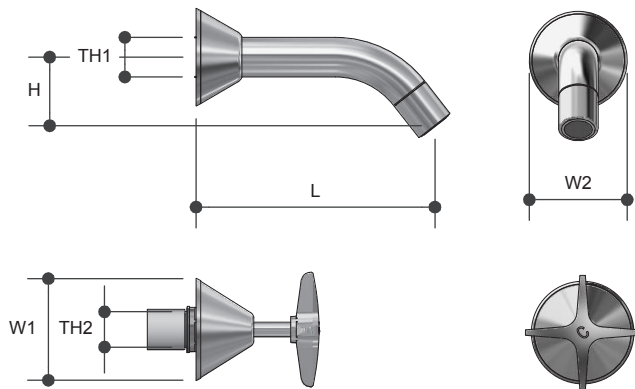

Park Lane Tapware

BATH SET CERAMIC DISC

7426

Product Specifications

MT MONOPOLY™
T A P W A R E

Specifications

Maximum working temperature 75°C

Maximum pressure rating 1000kPa

Sizing Chart (MM)

	L	H	W1	W2	TH1	TH2
7426	153	44	65	63	G 1/2"	G 5/8"

Features

Watermark approved

Chrome plated finish

Anti vandal

Half turn ceramic disc

Tested and certified to AS/NZS 3718