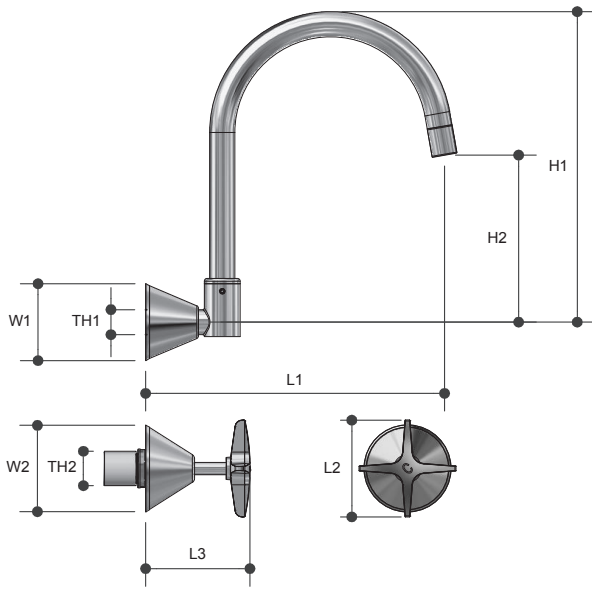

Park Lane Tapware WALL SINK SET CERAMIC DISC

7501

Product Specifications

MT MONOPOLY™
TAPWARE

Specifications

Maximum working temperature 75°C

Maximum pressure rating 1000kPa

Sizing Chart (MM)

| | L1 | L2 | L3 | H1 | H2 | W1 | W2 | TH1 | TH2 |
|------|-----|----|----|-----|-----|----|----|--------|--------|
| 7501 | 220 | 72 | 79 | 230 | 120 | 55 | 65 | G 1/2" | G 5/8" |

Features

Watermark approved

Chrome plated finish

Anti vandal

Half turn ceramic disc

Swivel spout

Tested and certified to AS/NZS 3718

For more information on Monopoly Tapware, contact:
Austworld 15 Activity Crescent, Molendinar, Queensland 4214 Australia