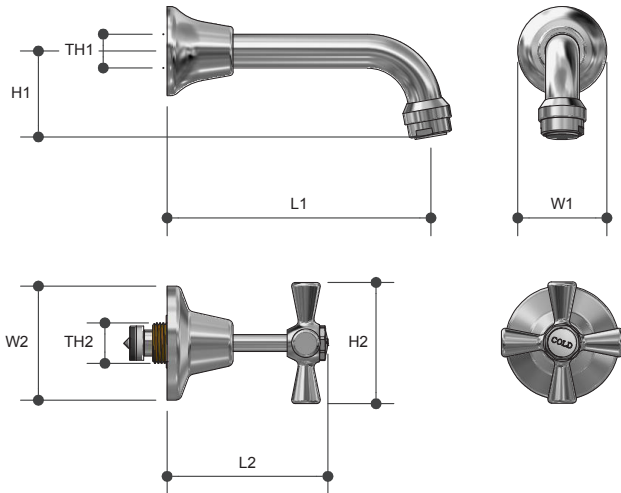

Old Kent Tapware

BATH SET

7912

Product Specifications

MT MONOPOLY™
TAPWARE

Specifications

Maximum working temperature 75°C

Maximum pressure rating 1000kPa

Sizing Chart (MM)

	L1	L2	W1	W2	H1	H2	TH1	TH2
7912	148	90	50	64	48	68	G 1/2"	G 5/8"

Features

Watermark approved

Chrome plated finish

Tested and certified to AS/NZS 3718

For more information on Monopoly Tapware, contact:
Austworld 15 Activity Crescent, Molendinar, Queensland 4214 Australia