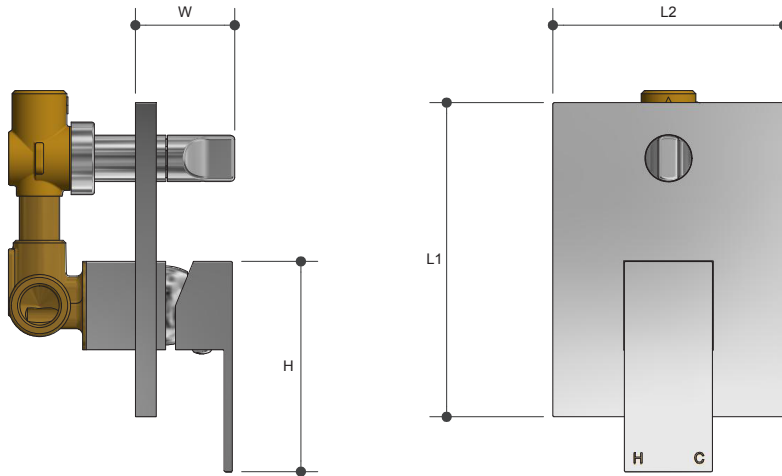

Cubico Shower Mixer

7624

Product Specifications

MT MONOPOLY™
T A P W A R E

Specifications

Maximum working temperature 80°C

Maximum pressure rating 1000kPa

Sizing Chart [MM]

	L1	L2	H	W
7624	150	110	100	47

Features

Watermark approved

Chrome plated finish

Tested and certified to AS/NZS 3718

For more information on Monopoly Tapware, contact:
Austworld 15 Activity Crescent, Molendinar, Queensland 4214 Australia