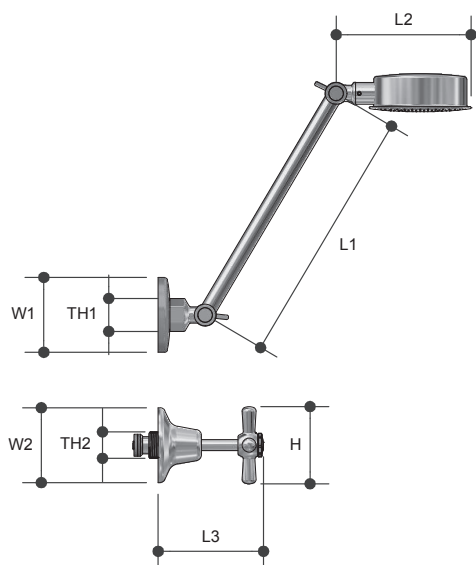

Old Kent Tapware SHOWER SET

7844

Product Specifications

Specifications

Maximum working temperature 75°C

Maximum pressure rating 1000kPa

Sizing Chart (MM)

	L1	L2	L3	W1	W2	H	TH1	TH2
7844	220	112	90	64	64	68	G 1/2"	G 5/8"

MT MONOPOLY™ TAPWARE

Features

Watermark approved

Chrome plated finish

Tested and certified to AS/NZS 3718

For more information on Monopoly Tapware, contact:
Austworld 15 Activity Crescent, Molendinar, Queensland 4214 Australia