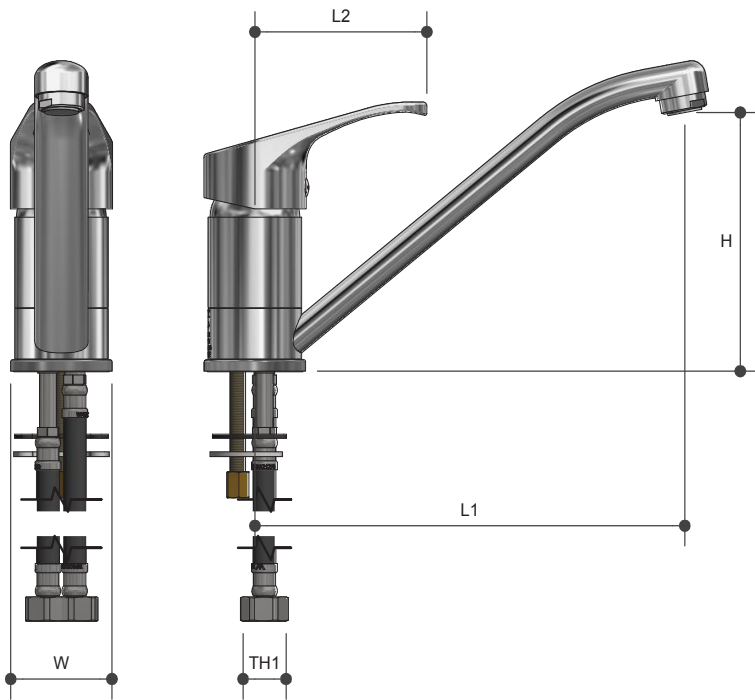

Old Kent Sink Mixer Swivel

8346

Product Specifications

MT MONOPOLY™
T A P W A R E

Specifications

Maximum working temperature 80°C

Maximum pressure rating 1000kPa

Sizing Chart [MM]

	L1	L2	H	W	TH
8346	225	90	128	53	G 1/2"

Features

Watermark approved

Chrome plated finish

Tested and certified to AS/NZS 3718

For more information on Monopoly Tapware, contact:
Austworld 15 Activity Crescent, Molendinar, Queensland 4214 Australia