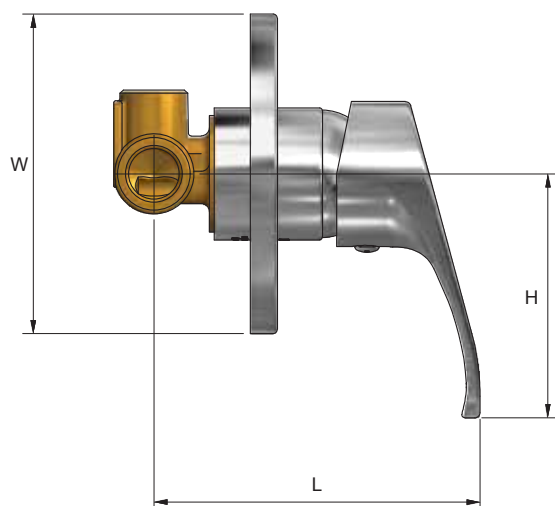

# Old Kent Shower Mixer

8926

## Product Specifications

**MT** MONOPOLY™  
T A P W A R E

### Sizing Chart [MM]

	H	L	W
8926	90	120	118